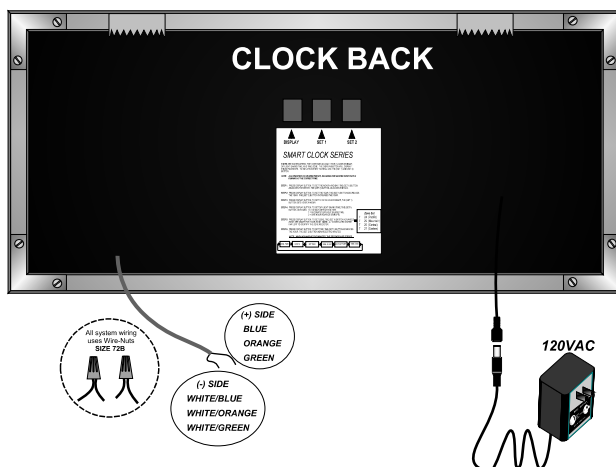

16:05 57

BRS-61225
BRS-62425

SPECIFICATIONS

TYPE: ----- DIGITAL
DISPLAY: ----- 6-DIGIT, 7 SEGMENT RED SUPER BRIGHT LED
CHARACTER HEIGHT: ----- 2.5" (63.5 mm) HR./MIN. 1.8" (45.72mm) SEC.
VISIBILITY: ----- 150 Ft. (45.72 METERS)
POWER REQUIREMENTS: 100-240vac 47~63Hz (**SWITCHING POWER SUPPLY**)
FRAME: ----- ALUMINUM (BLACK ANODIZED FINISH)
DIMENSIONS: ----- 6.125" x 18.125" x 1.5"
WEIGHT: ----- 2.5 lbs. DISPLAY, 1 lbs. TRANSFORMER
OPERATING TEMP.: ----- -17° TO 190° F
HUMIDITY: ----- 0% TO 95% NON-CONDENSING
OPERATING MODE: ----- 12 or 24 HOUR SELECTABLE, AUTOMATIC DAYLIGHT