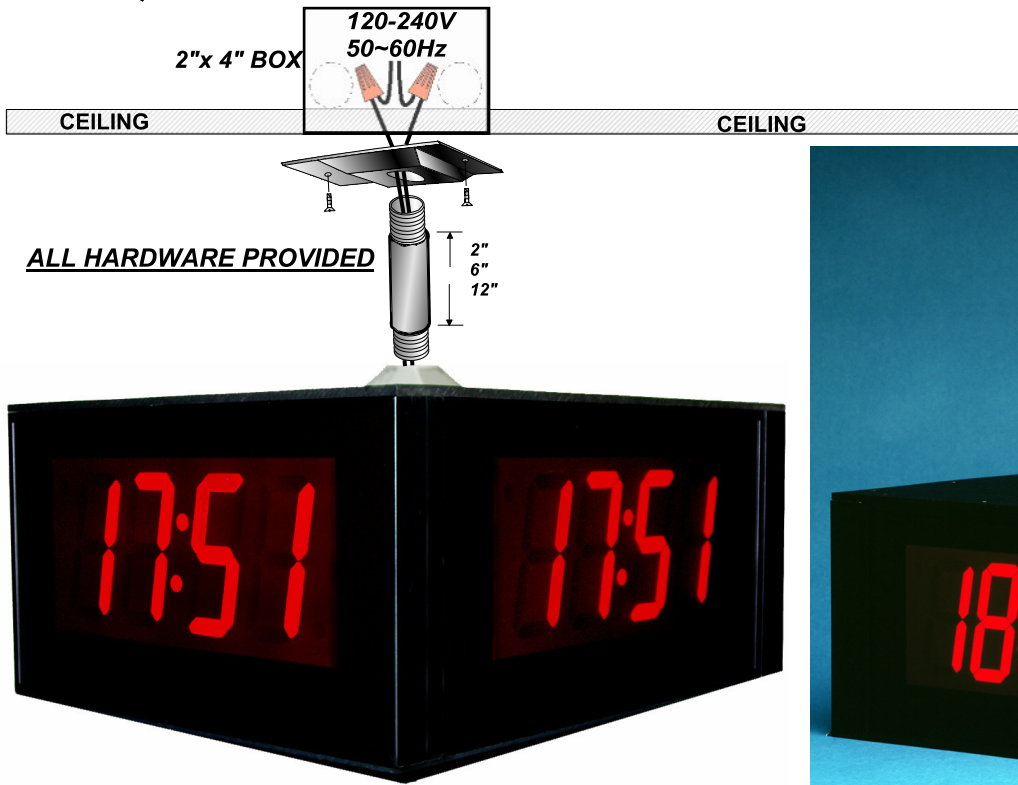

QUAD CLOCK CEILING MOUNT

BSA-41240-4
BSA-42440-4

ALL CLOCKS USE THE DALLAS DS32 SERIES RTC PARTS, AND OUR FIRMWARE CONTROL, TO GET THE ONE SEC A YEAR ACCURACY.

NEW 1 SEC A YEAR ACCURATE (TCXO)

SPECIFICATIONS

- TYPE: ----- DIGITAL
- DISPLAY: ----- 4-DIGIT, 7 SEGMENT RED SUPER BRIGHT LED
- CHARACTER HEIGHT: ----- 4" (101.6 mm) HR. MIN.
- VISIBILITY: ----- 200 Ft. (60.96 METERS)
- POWER REQUIREMENTS:-- 120-240V 50~60Hz (*Internal Switching Power Supply*)
- FRAME: ----- ALUMINUM (*BLACK ANODIZED FINISH*)
- DIMENSIONS: ----- 8.5" x 15.25" x 18.25"
- WEIGHT: ----- 17lbs.
- OPERATING TEMP.: ----- -17° TO 182° F
- HUMIDITY: ----- 0% TO 95% NON-CONDENSING
- OPERATING MODE:----- 12 or 24 HOUR SELECTABLE, AUTOMATIC DAY LIGHT, 1 SEC A YEAR (TCXO) AND A 10 YEAR LITHIUM BATTERY BACKUP.

12 OR 24 HOUR FORMAT, NON-GLARE LENS, SUPER BRIGHT LEDS, ALUMINUM FRAME
 10 YEAR LITHIUM BATTERY BACKUP (*Standard*)
 AUTOMATIC DAY LIGHT CORRECTION (*Standard*)
 ONE SEC A YEAR ACCURACY (TCXO) (*Standard*)