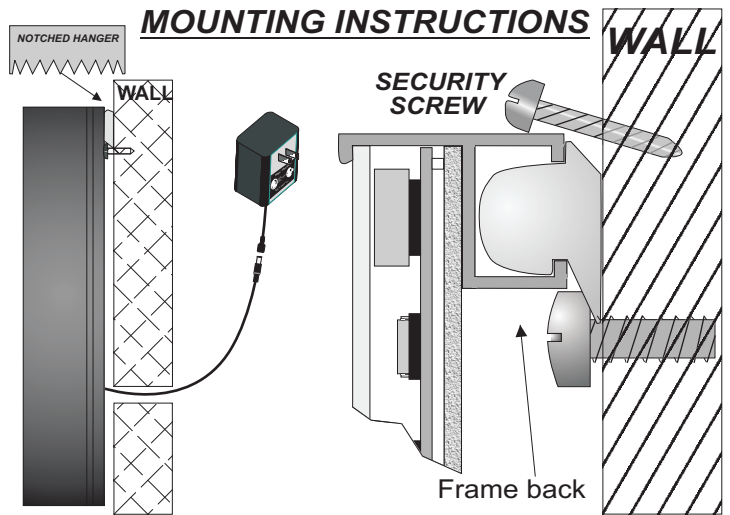

SEE BACK FOR DIMENSIONS

SPECIFICATIONS

BTZ-42425-15-3x5

**DIGIT SIZE
2.5 INCHES**

**NUMBER OF ZONES
3**

**3 LINE
5 ROW**

- TYPE: ----- DIGITAL
- DISPLAY: ----- 4-DIGIT, 7 SEGMENT RED SUPER BRIGHT LED
- CHARACTER HEIGHT: ----- 2.5"(63.5 mm) HR./MIN.
- VISIBILITY: ----- 150 Ft. (45.72 METERS)
- POWER REQUIREMENTS: 100-240V 50~60 Hz (*12vdc Switching Supplay*)
- FRAME: ----- ALUMINUM (BLACK ANODIZED FINISH)
- DIMENSIONS: ----- TWO PART (SEE BACK)
- WEIGHT: ----- 32.5 lbs. TOTAL
- OPERATING TEMP.: ----- -17° TO 190° F
- HUMIDITY: ----- 0% TO 95% NON-CONDENSING
- OPERATING MODE: ----- SYNCHRONIZED ZONES WITH ONE MASTER SET ZONE.

ALL CLOCKS USE THE DALLAS DS32 SERIES RTC PARTS, AND OUR FIRMWARE CONTROL, TO GET THE ONE SEC A YEAR ACCURACY.

World's Most Accurate RTC

1 SEC A YEAR ACCURATE (TCXO)

- 1.8", 2.5" and 4" DIGIT SIZE
- 12 OR 24 HOUR FORMAT
- 2 TO 24 ZONES
- NON GLARE LENS
- SUPER BRIGHT LEDS
- CUSTOM LETTERING TO YOUR SPECIFICATION
- ALUMINUM FRAME SURFACE MOUNT OR FLUSH
- 10 YEAR LITHIUM BATTERY BACKUP (*Standard*)
- AUTOMATIC DAY LIGHT CORRECTION (*Standard*)
- INFRARED REMOTE CONTROL (*Standard*)
- ONE SEC A YEAR ACCURACY (TCXO) (*Standard*)