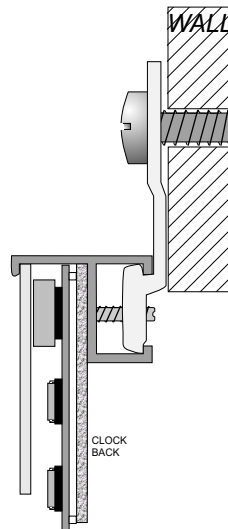

DRS-42470

SPECIFICATIONS

TYPE: -----	DIGITAL
DISPLAY: -----	4-DIGIT, 7 SEGMENT LED (<i>SUPER BRIGHT</i>)
CHARACTER HEIGHT: -----	7" (177.8mm) HR / MIN
VISIBILITY: -----	500ft. (152.4 METERS)
POWER REQUIREMENTS: -	100-240V 50~60Hz (<i>12vdc Switching power supply</i>)
FRAME: -----	ALUMINUM (BLACK ANODIZED FINISH)
DIMENSIONS: -----	12.25" x 28.25" x 1.35"
WEIGHT: -----	10 lbs.
OPERATING TEMP.: -----	-17° TO 150° F
HUMIDITY: -----	0% TO 95% NON-CONDENSING
OPERATING MODE: -----	12/24 HOUR SELECT SLAVE TO DDS MASTER

EYELET BRACKET

MOUNTING INSTRUCTIONS

CLOCK RX (FROM MASTER)
 BLUE / WHITE WHITE / BLUE
 ORANGE / WHITE (+) WHITE / ORANGE (-)

SIGNAL CABLE
 Category 2 UPT- type