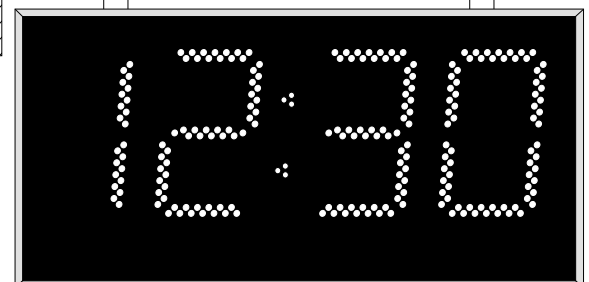

DRS-42470

SPECIFICATIONS

TYPE: -----	DIGITAL
DISPLAY: -----	4-DIGIT, 7 SEGMENT LED (<i>SUPER BRIGHT</i>)
CHARACTER HEIGHT: -----	7" (177.8mm) HR / MIN
VISIBILITY: -----	500ft. (152.4 METERS)
POWER REQUIREMENTS: -	100-240V 50~60Hz (<i>12vdc Switching power supply</i>)
FRAME: -----	ALUMINUM (BLACK ANODIZED FINISH)
DIMENSIONS: -----	12.25" x 28.25" x 1.35"
WEIGHT: -----	10 lbs.
OPERATING TEMP.: -----	-17° TO 150° F
HUMIDITY: -----	0% TO 95% NON-CONDENSING
OPERATING MODE: -----	12/24 HOUR SELECT SLAVE TO DDS MASTER

EYELET BRACKET

MOUNTING INSTRUCTIONS

CLOCK RX (FROM MASTER)
 BLUE / WHITE WHITE / BLUE
 ORANGE / WHITE (+) WHITE / ORANGE (-)

SIGNAL CABLE
 Category 2 UPT- type