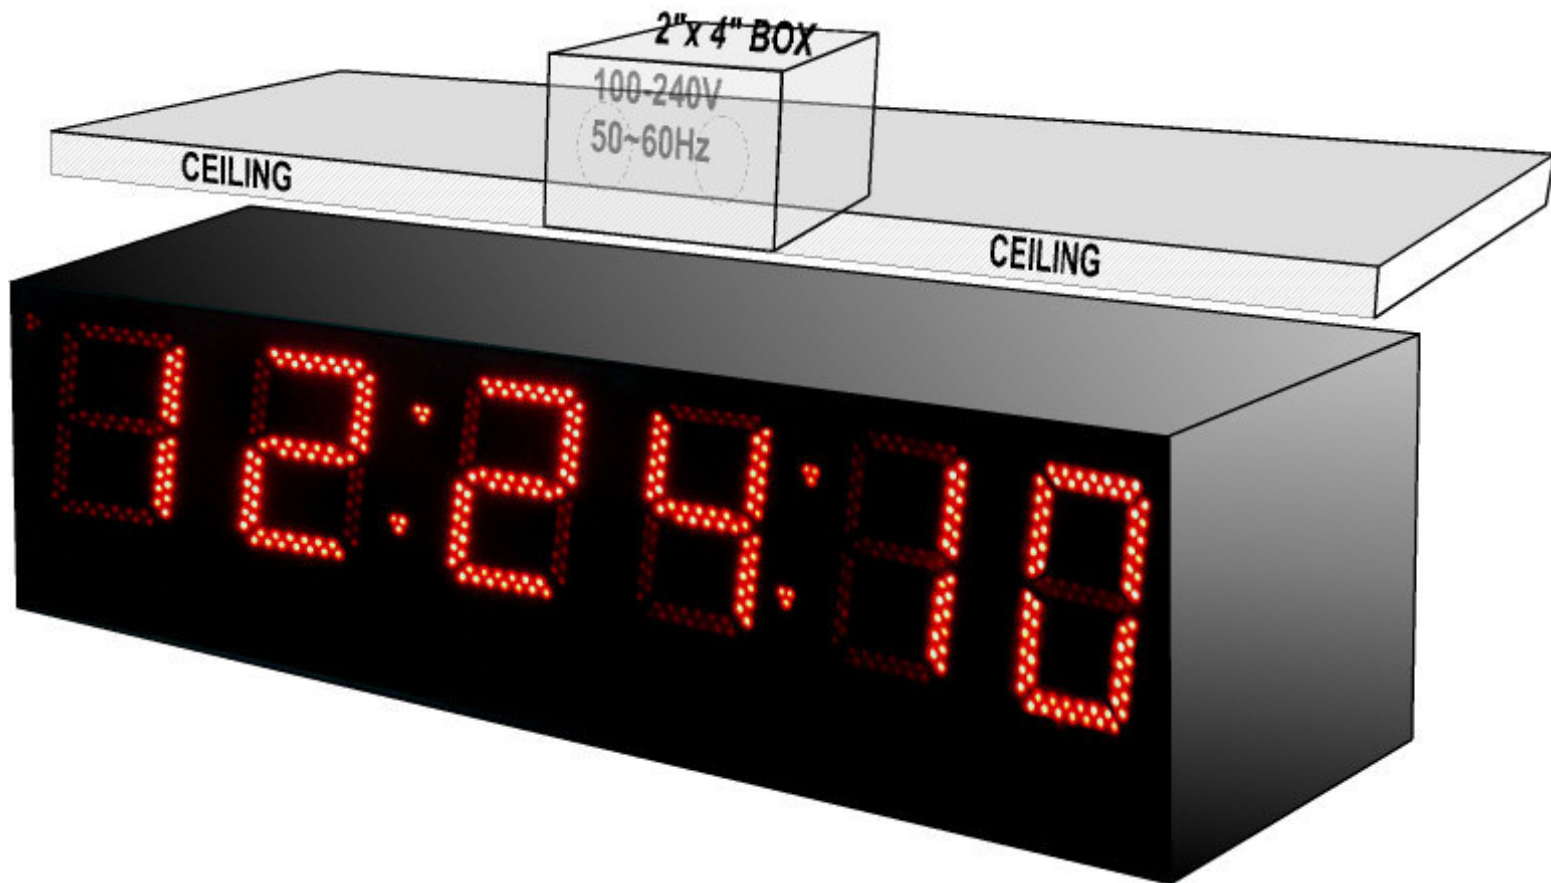

# BACK-TO-BACK CEILING MOUNT

## DRS-62470-2C

### SPECIFICATIONS

**TYPE:** ----- DIGITAL  
**DISPLAY:** ----- 6-DIGIT, 7 SEGMENT RED LED  
**CHARACTER HEIGHT:** ----- 7" HR / MIN /SEC  
**VISIBILITY:** ----- 500 Ft.  
**POWER REQUIREMENTS:** -- 100-240V 50~60Hz (*Internal Power Supply*)  
**FRAME:** ----- ALUMINUM (BLACK ANODIZED FINISH)  
**DIMENSIONS:** ----- 12.25" x 42.25" x 5"  
**WEIGHT:** ----- 10 lbs.  
**OPERATING TEMP.:** ----- 17° TO 150° F  
**HUMIDITY:** ----- 0% TO 95% NON-CONDENSING  
**OPERATING MODE:**----- RS-485 AT DDS PROTOCOL FROM GPS  
OR STANDARD DDS MASTER.