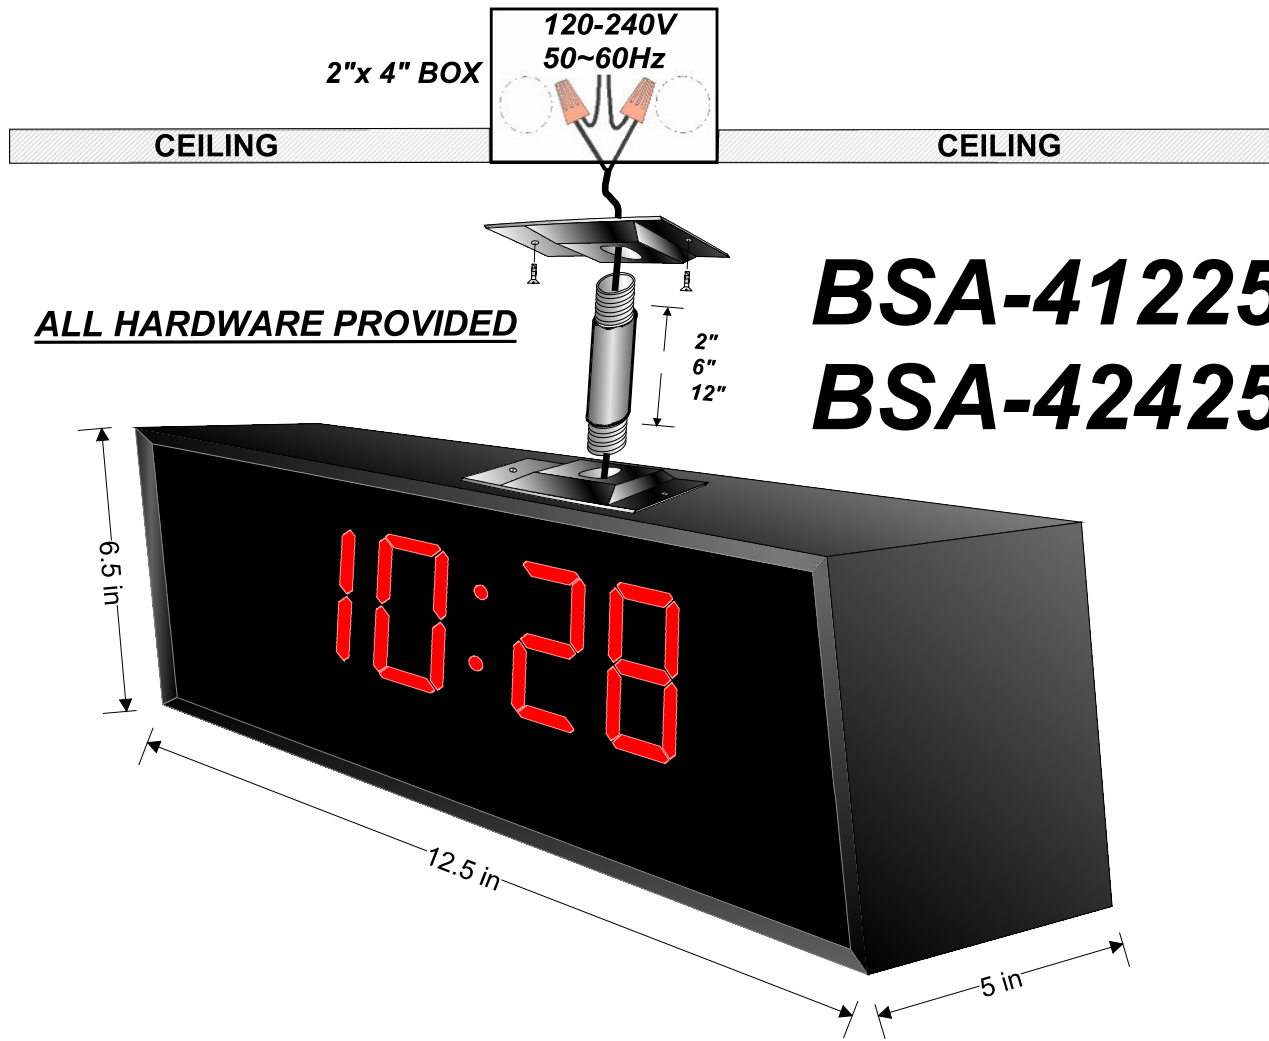

BACK-TO-BACK CEILING MOUNT

BSA-41225-2C
BSA-42425-2C

10 YEAR LITHIUM BATTERY BACKUP (Standard)
 AUTOMATIC DAY LIGHT CORRECTION (Standard)
 ONE SEC A YEAR ACCURACY (TCXO) (Standard)

ALL CLOCKS USE THE DALLAS DS32 SERIES RTC PARTS, AND OUR FIRMWARE CONTROL, TO GET THE ONE SEC A YEAR ACCURACY.

SPECIFICATIONS

NEW 1 SEC YEAR ACCURATE (TCXO)

- TYPE:** ----- DIGITAL
- DISPLAY:** ----- 4-DIGIT, 7 SEGMENT RED SUPER BRIGHT LED
- CHARACTER HEIGHT:** ----- 2.5" (63.5 mm) HR./MIN.
- VISIBILITY:** ----- 150 Ft. (45.72 METERS)
- POWER REQUIREMENTS:** - 100-240V 50~60Hz (Internal Switching Power Supply)
- FRAME:** ----- ALUMINUM (BLACK ANODIZED FINISH)
- DIMENSIONS:** ----- 6.5" x 12.5" x 5"
- WEIGHT:** ----- 12.5 lbs.
- OPERATING TEMP.:** ----- -17° TO 190° F
- HUMIDITY:** ----- 0% TO 95% NON-CONDENSING
- OPERATING MODE:** ----- 12 or 24 HOUR SELECTABLE, AUTOMATIC DAY LIGHT AND 10 YEAR LITHIUM BATTERY.