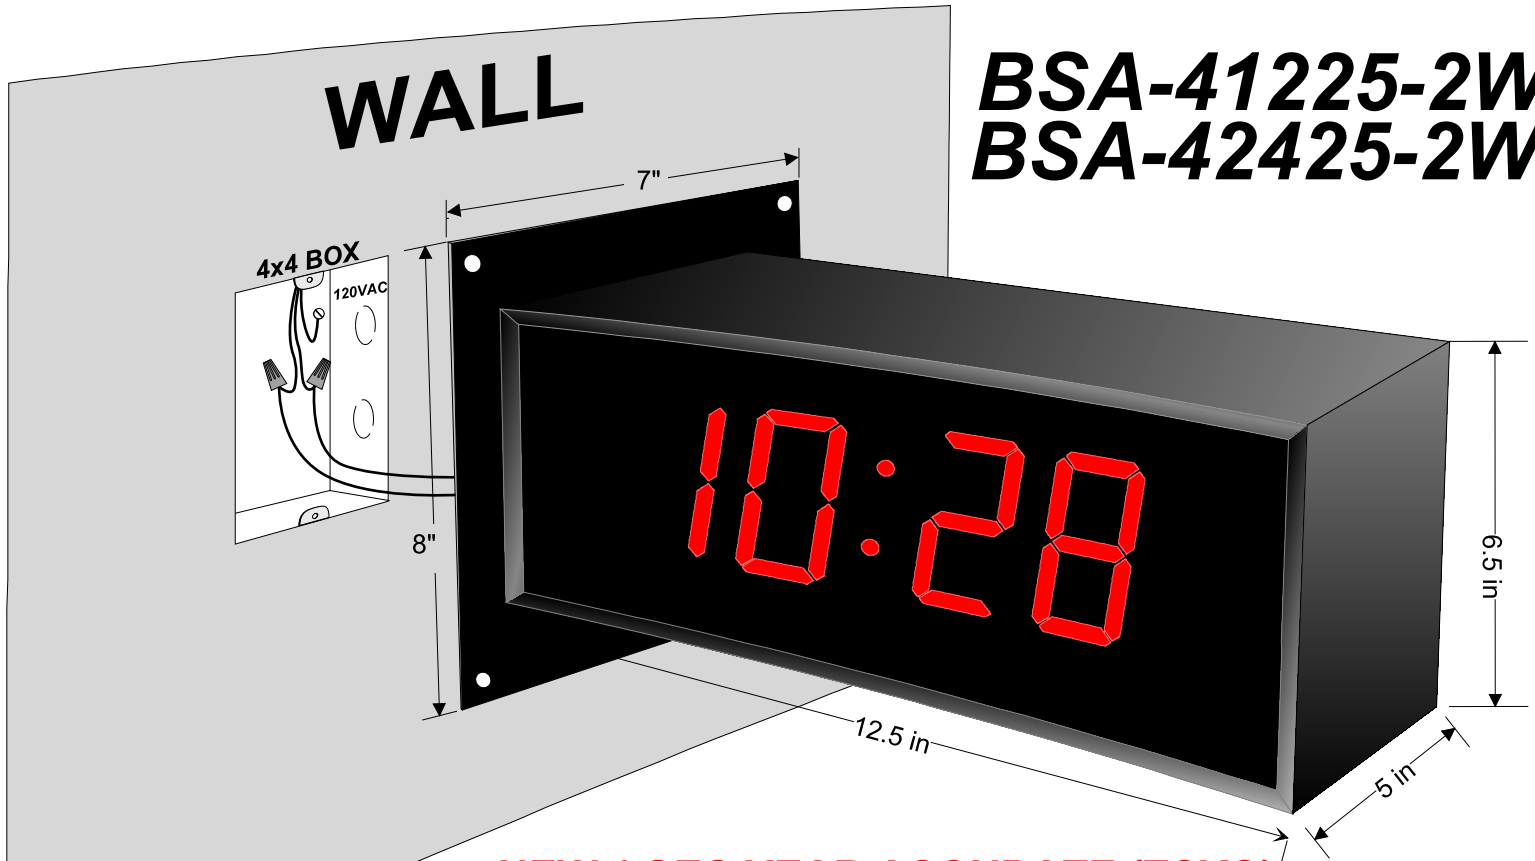

WALL MOUNT

BSA-41225-2W
BSA-42425-2W

NEW 1 SEC YEAR ACCURATE (TCXO)

ALL CLOCKS USE THE DALLAS DS32 SERIES RTC PARTS, AND OUR FIRMWARE CONTROL, TO GET THE ONE SEC A YEAR ACCURACY.

SPECIFICATIONS

10 YEAR LITHIUM BATTERY BACKUP **(Standard)**
AUTOMATIC DAY LIGHT CORRECTION **(Standard)**
ONE SEC A YEAR ACCURACY (TCXO) **(Standard)**

TYPE: ----- DIGITAL
DISPLAY: ----- 4-DIGIT, 7 SEGMENT RED SUPER BRIGHT LED
CHARACTER HEIGHT: ----- 2.5" (63.5 mm) HR./MIN.
VISIBILITY: ----- 150 Ft. (45.72 METERS)
POWER REQUIREMENTS: - 100-240V 50~60Hz (Internal Switching Power Supply)
FRAME: ----- ALUMINUM (BLACK ANODIZED FINISH)
DIMENSIONS: ----- 6.5" x 12.5" x 5"
WEIGHT: ----- 12.5 lbs.
OPERATING TEMP.: ----- -17° TO 190° F
HUMIDITY: ----- 0% TO 95% NON-CONDENSING
OPERATING MODE: ----- 12 or 24 HOUR SELECTABLE, AUTOMATIC DAY LIGHT AND 10 YEAR LITHIUM BATTERY.