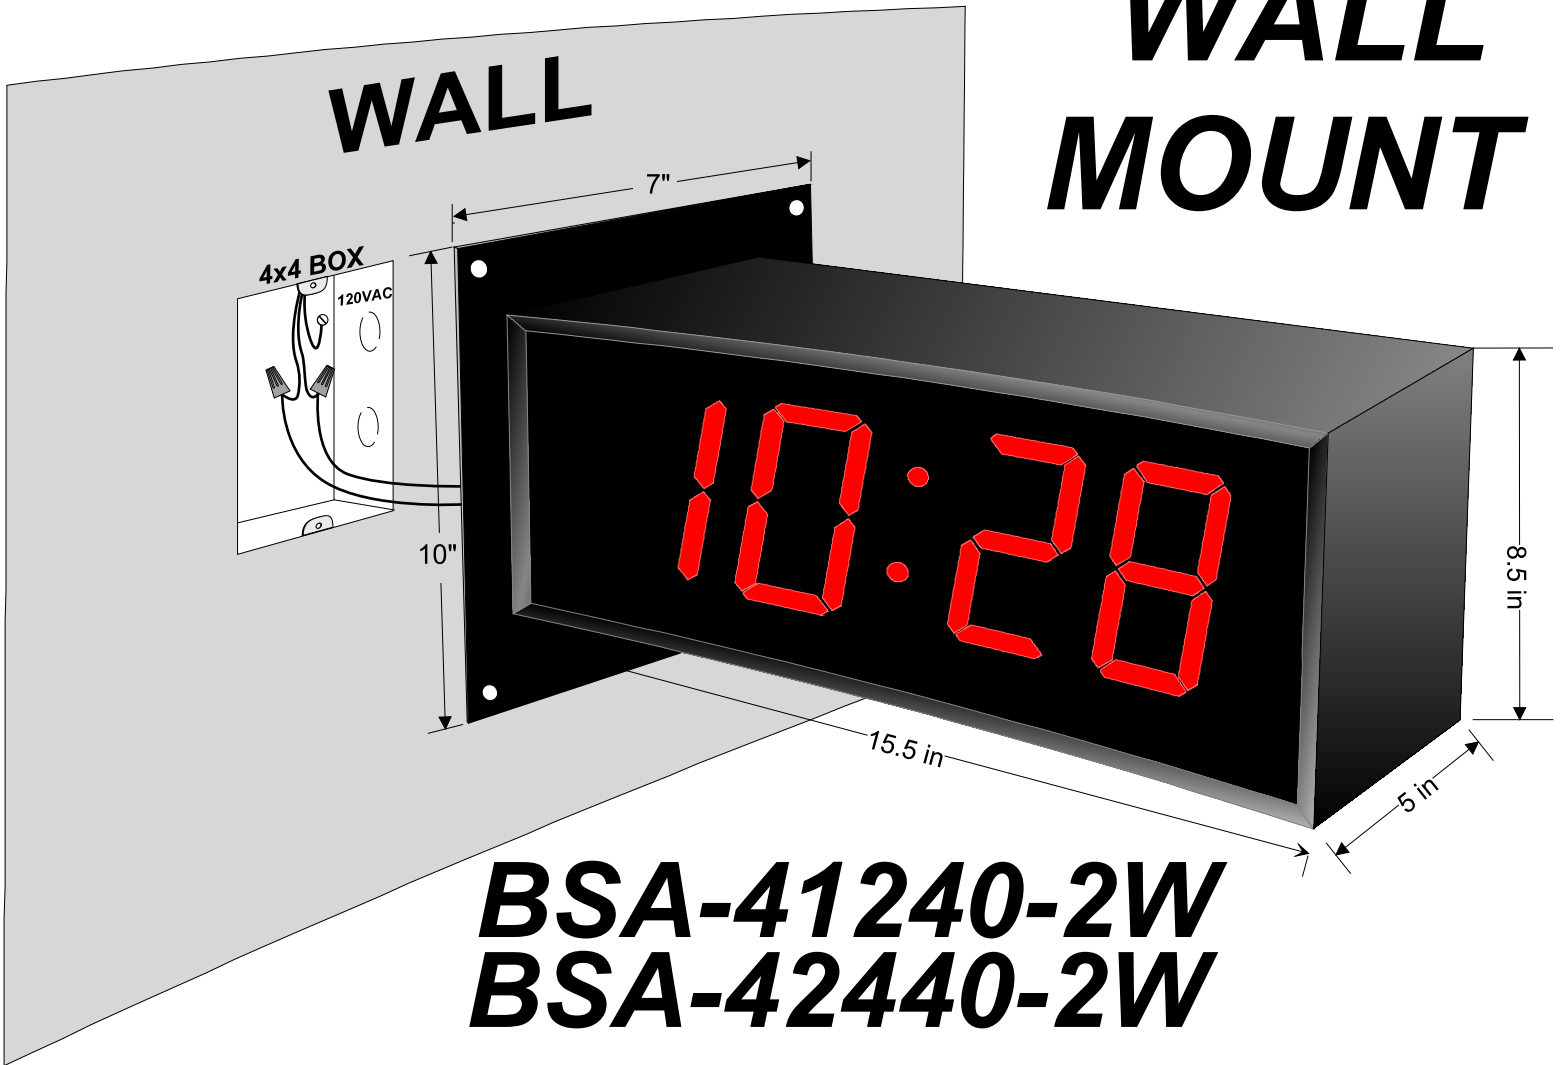

WALL MOUNT

BSA-41240-2W
BSA-42440-2W

ALL CLOCKS USE THE DALLAS DS32 SERIES RTC PARTS, AND OUR FIRMWARE CONTROL, TO GET THE ONE SEC A YEAR ACCURACY.

SPECIFICATIONS

NEW 1 SEC YEAR ACCURATE (TCXO)

- TYPE: ----- DIGITAL
DISPLAY: ----- 4-DIGIT, 7 SEGMENT RED SUPER BRIGHT LED
CHARACTER HEIGHT: ----- 4" (101.6 mm) HR. MIN.
VISIBILITY: ----- 250 Ft. (76.2 METERS)
POWER REQUIREMENTS:-- 100-240V 50~60Hz (12vdc Internal Switching Power Supply)
FRAME: ----- ALUMINUM (*BLACK ANODIZED FINISH*)
DIMENSIONS: ----- 8.5" x 15.5" x 5"
WEIGHT: ----- 14.25 lbs. WITH TRANSFORMER
OPERATING TEMP.: ----- -17° TO 182° F
HUMIDITY: ----- 0% TO 95% NON-CONDENSING
OPERATING MODE:----- 12 or 24 HOUR SELECTABLE, AUTOMATIC DAY LIGHT
AND 10 YEAR LITHIUM BATTERY.

10 YEAR LITHIUM BATTERY BACKUP (*Standard*)
AUTOMATIC DAY LIGHT CORRECTION (*Standard*)
ONE SEC A YEAR ACCURACY (TCXO) (*Standard*)