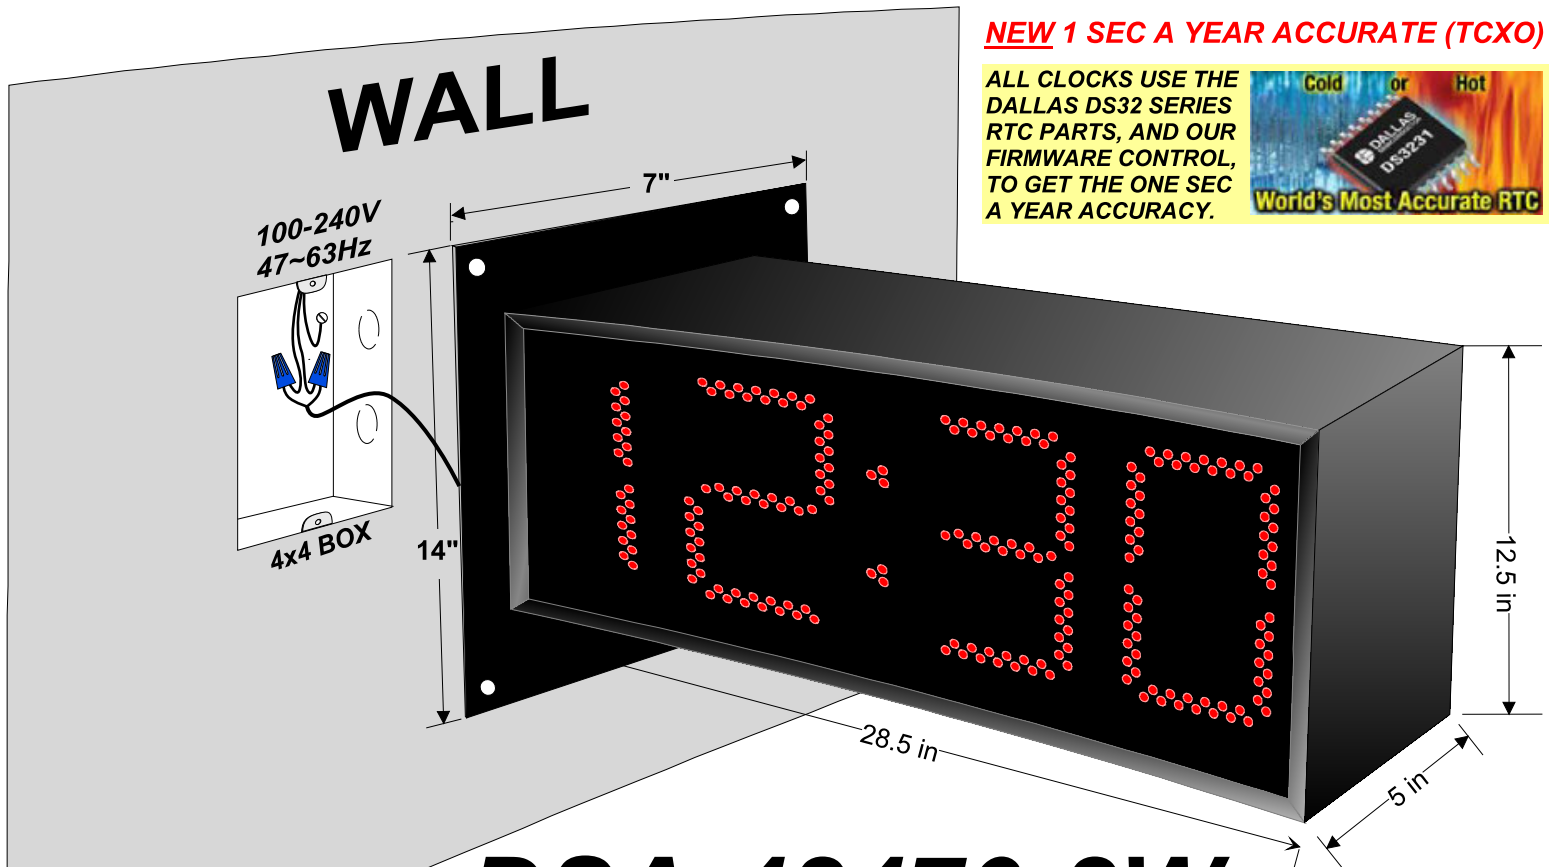

WALL MOUNT

NEW 1 SEC A YEAR ACCURATE (TCXO)

ALL CLOCKS USE THE DALLAS DS32 SERIES RTC PARTS, AND OUR FIRMWARE CONTROL, TO GET THE ONE SEC A YEAR ACCURACY.

DSA-42470-2W

DSA-41270-2W

SPECIFICATIONS

12 OR 24 HOUR FORMAT
NON GLARE LENS
SUPER BRIGHT LEDs
ALUMINUM FRAME

10 YEAR LITHIUM BATTERY BACKUP (*Standard*)
AUTOMATIC DAY LIGHT CORRECTION (*Standard*)
ONE SEC A YEAR ACCURACY (TCXO) (*Standard*)

TYPE: ----- DIGITAL
DISPLAY: ----- 4-DIGIT, 7 SEGMENT LED (**SUPER BRIGHT**)
CHARACTER HEIGHT: ----- 7" (177.8 Millimeters) HR / MIN
VISIBILITY: ----- 500 Ft. (152.4 Meters)
POWER REQUIREMENTS: -- 100-240V 47~63Hz (**12vdc SWITCHING POWER SUPPLY**)
FRAME: ----- ALUMINUM (BLACK ANODIZED FINISH)
DIMENSIONS: ----- 12.25" x 28.25" x 5"
WEIGHT: ----- 22 lbs.
OPERATING TEMP.: ----- -17° TO 150° F
HUMIDITY: ----- 0% TO 95% NON-CONDENSING
OPERATING MODE: ----- 12/24 HOUR, AUTOMATIC DAY LIGHT, 10 YEAR LITHIUM BATTERY BACKUP.