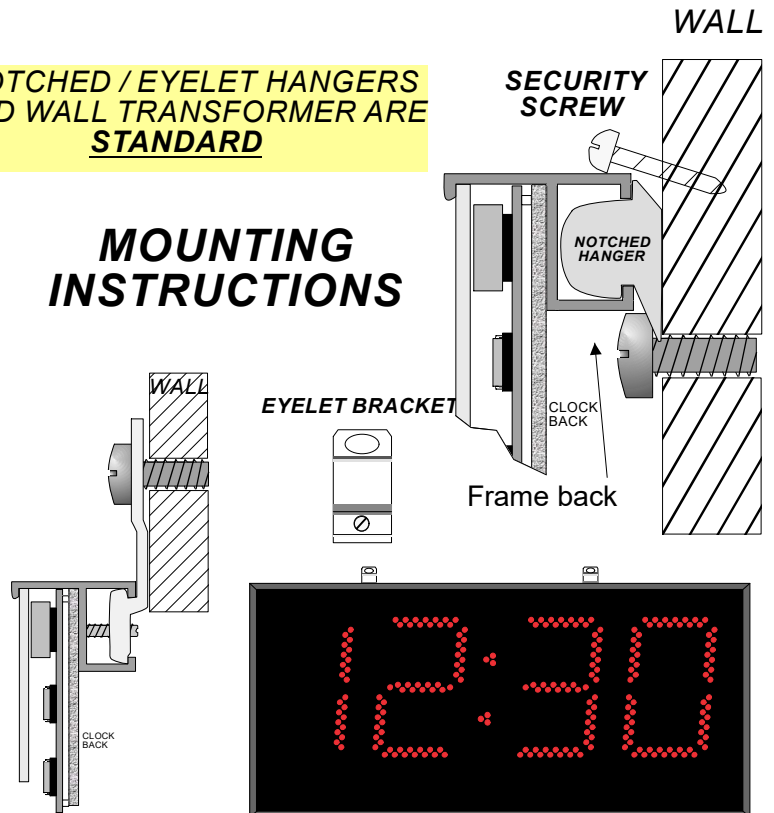

MOUNTING INSTRUCTIONS