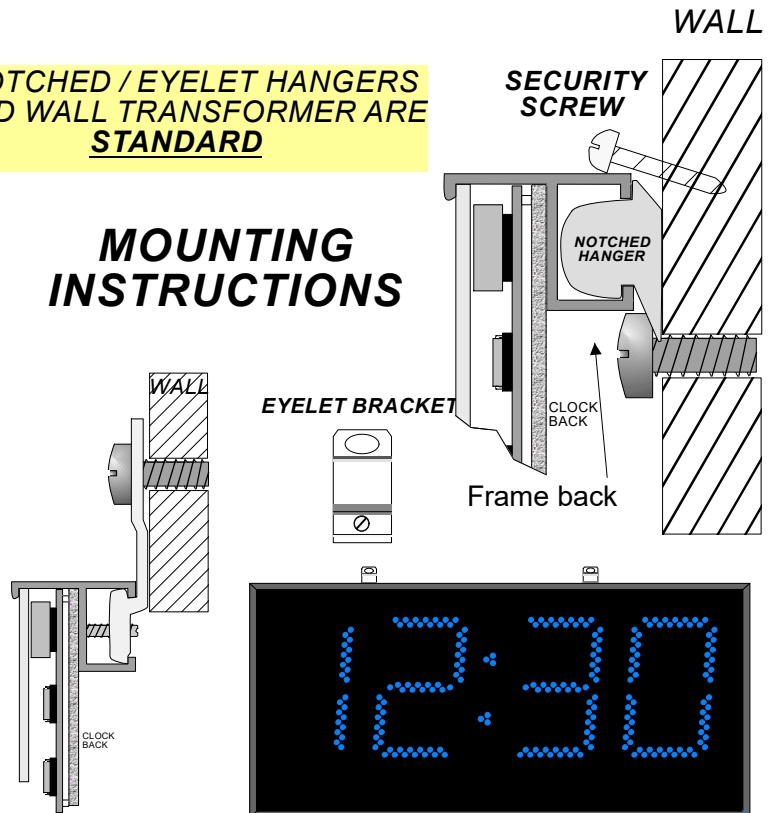

MOUNTING INSTRUCTIONS