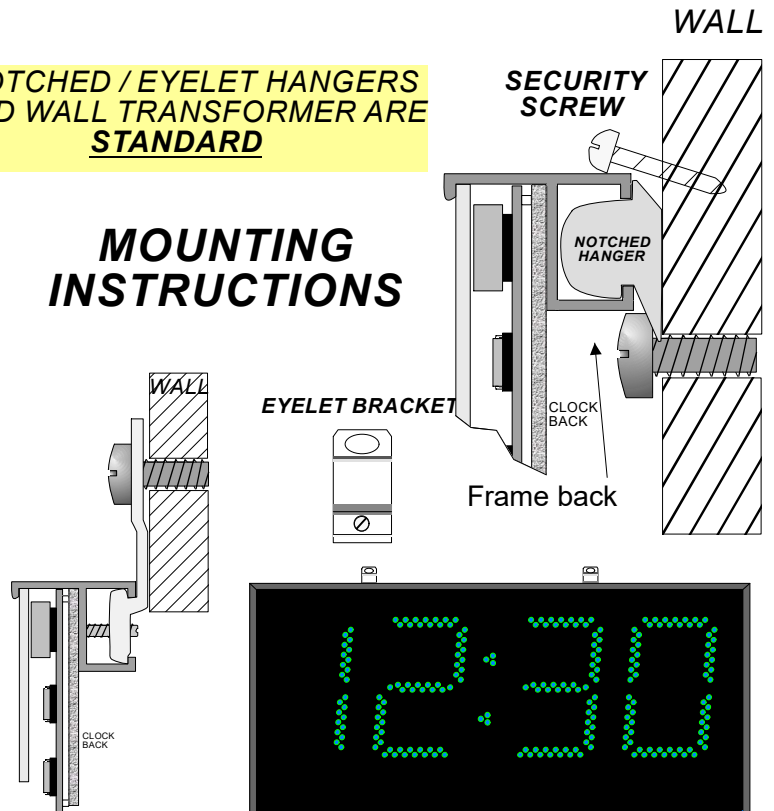

MOUNTING INSTRUCTIONS