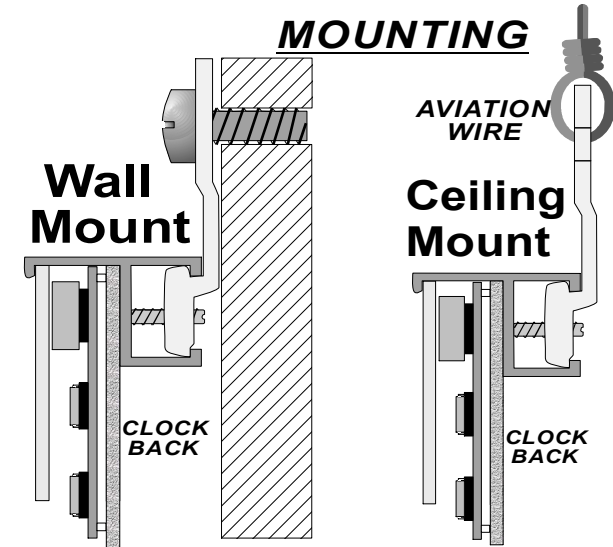

SPECIFICATIONS

TYPE: ----- DIGITAL and ALPHANUMERIC in *Red, Yellow, Green, or Blue*
DISPLAY: ----- 5x7 Dot-Matrix 4-digit **TIME** in **RED** and 15-character **LOCATION** in **RED**
CHARACTER HEIGHT: ----- 2" (50.8 mm) HR/MIN 1.2" (25.4mm) LOCATION
VISIBILITY: ----- 75 Ft. (22.86 METERS)
POWER REQUIREMENTS: ----- 100-240V 50~60Hz (**12vdc SWITCHING POWER SUPPLY**)
FRAME: ----- ALUMINUM (**BLACK ANODIZED FINISH**)
DIMENSIONS: ----- 96.25" x 7.25" x 1.5"
WEIGHT: ----- 16 lbs.
OPERATING TEMP.: ----- -17° TO 190° F
HUMIDITY: ----- 0% TO 95% NON-CONDENSING
OPERATING MODE: ----- AUTOMATIC DAY LIGHT SAVINGS, 31 TIME ZONES, 10yr BACKUP WITH 1sec A YEAR ACCURACY, EYELET AND SAW TOOTH SURFACE MOUNT, PC INTERFACE WITH DDS TimeNet SOFTWARE. RS-232 DB9 SERIAL PORT 100ft

1 SEC A YEAR ACCURATE (TCXO)

THE PC IS USED TO SET THE LOCATION DISPLAY AND TIME. THE CLOCK CAN RUN ON ITS OWN WITHOUT THE PC.

RS-232 SERIAL PORT
DB9 CONNECTOR SUPPLIED

RS-232 NOT OVER 100ft

(+) SIDE
 BLUE / WHITE
 ORANGE / WHITE

For all system wiring uses Wire-Nuts SIZE 72B

(-) SIDE
 WHITE / BLUE
 WHITE / ORANGE

1 SEC A YEAR ACCURATE (TCXO)

WHEN ON THE PC THE PC TIME IS UP DATING THE TIME ON THE TIME ZONE CLOCKS. WHEN THE PC IS OFF THE (0) ZONE IS UPDATING THE TIME ZONES AND THE COLON IS FLASHING ON (0).