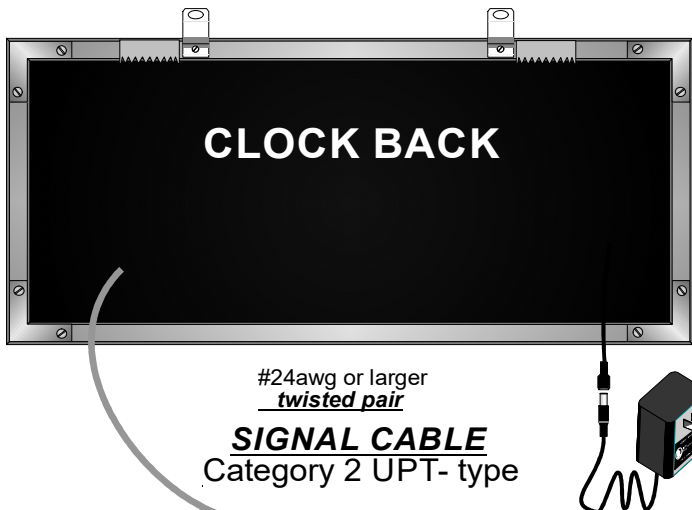

SPECIFICATIONS

TYPE: ----- DIGITAL and ALPHANUMERIC in *Red, Yellow, Green, or Blue*
DISPLAY: ----- 5x7 Dot-Matrix 4-digit **TIME** in **RED** and 15-character **LOCATION** in **RED**
CHARACTER HEIGHT: ----- 2" (50.8 mm) HR/MIN 1.2" (25.4mm) LOCATION
VISIBILITY: ----- 75 Ft. (22.86 METERS)
POWER REQUIREMENTS: ----- 100-240V 50~60Hz (**12vdc SWITCHING POWER SUPPLY**)
FRAME: ----- ALUMINUM (**BLACK ANODIZED FINISH**)
DIMENSIONS: ----- 96.25" x 7.25" x 1.5"
WEIGHT: ----- 16 lbs.
OPERATING TEMP.: ----- -17° TO 190° F
HUMIDITY: ----- 0% TO 95% NON-CONDENSING
OPERATING MODE: ----- AUTOMATIC DAY LIGHT SAVINGS, 31 TIME ZONES, 10yr BACKUP WITH 1sec A YEAR ACCURACY, EYELET AND SAW TOOTH SURFACE MOUNT, PC INTERFACE WITH DDS TimeNet SOFTWARE. RS-232 DB9 SERIAL PORT 100ft

1 SEC A YEAR ACCURATE (TCXO)

THE PC IS USED TO SET THE LOCATION DISPLAY AND TIME. THE CLOCK CAN RUN ON ITS OWN WITHOUT THE PC.

RS-232 SERIAL PORT
DB9 CONNECTOR SUPPLIED

RS-232 NOT OVER 100ft

(+) SIDE
 BLUE / WHITE
 ORANGE / WHITE

For all system wiring uses Wire-Nuts SIZE 72B

(-) SIDE
 WHITE / BLUE
 WHITE / ORANGE

1 SEC A YEAR ACCURATE (TCXO)

WHEN ON THE PC THE PC TIME IS UP DATING THE TIME ON THE TIME ZONE CLOCKS. WHEN THE PC IS OFF THE (0) ZONE IS UPDATING THE TIME ZONES AND THE COLON IS FLASHING ON (0).