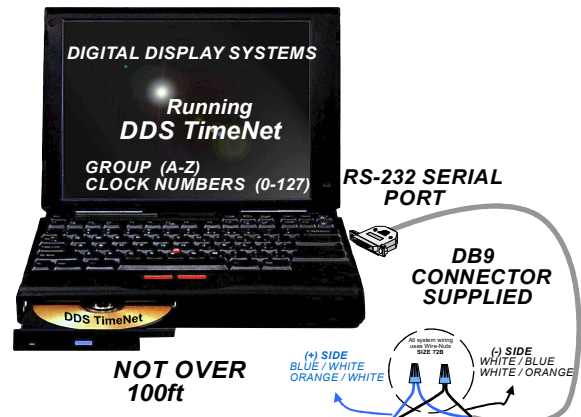

SPECIFICATIONS

TYPE: ----- DIGITAL and ALPHANUMERIC in *Red, Yellow, Green, or Blue*
DISPLAY: ----- 5x7 Dot-Matrix 4-digit **TIME** in **RED** and 15-character **LOCATION** in **RED**
CHARACTER HEIGHT: ----- 2" (50.8 mm) HR/MIN 1.2" (25.4mm) LOCATION
VISIBILITY: ----- 75 Ft. (22.86 METERS)
POWER REQUIREMENTS: ----- 100-240V 50~60Hz (**12vdc SWITCHING POWER SUPPLY**)
FRAME: ----- ALUMINUM (**BLACK ANODIZED FINISH**)
DIMENSIONS: ----- 96.25" x 7.25" x 1.5"
WEIGHT: ----- 16 lbs.
OPERATING TEMP.: ----- -17° TO 190° F
HUMIDITY: ----- 0% TO 95% NON-CONDENSING
OPERATING MODE: ----- AUTOMATIC DAY LIGHT SAVINGS, 31 TIME ZONES, 10yr BACKUP WITH 1sec A YEAR ACCURACY, EYELET AND SAW TOOTH SURFACE MOUNT, PC INTERFACE WITH DDS TimeNet SOFTWARE. RS-232 DB9 SERIAL PORT 100ft

1 SEC A YEAR ACCURATE (TCXO)

THE PC IS USED TO SET THE LOCATION DISPLAY AND TIME. THE CLOCK CAN RUN ON ITS OWN WITHOUT THE PC.

RS-232 SERIAL PORT
DB9 CONNECTOR SUPPLIED

RS-232 NOT OVER 100ft

(+) SIDE
 BLUE / WHITE
 ORANGE / WHITE

For all system wiring uses Wire-Nuts SIZE 72B

(-) SIDE
 WHITE / BLUE
 WHITE / ORANGE

1 SEC A YEAR ACCURATE (TCXO)

WHEN ON THE PC THE PC TIME IS UP DATING THE TIME ON THE TIME ZONE CLOCKS. WHEN THE PC IS OFF THE (0) ZONE IS UPDATING THE TIME ZONES AND THE COLON IS FLASHING ON (0).