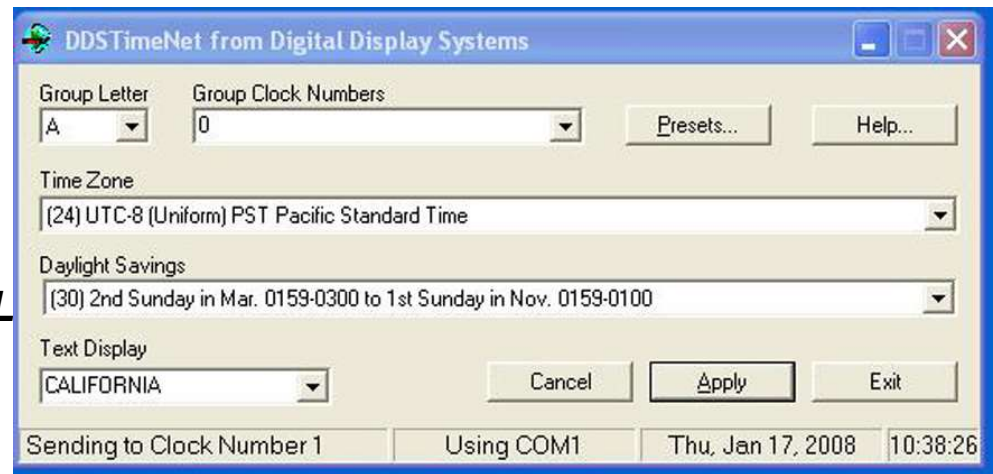

SPECIFICATIONS

TYPE: ----- DIGITAL and ALPHANUMERIC in *Red, Yellow, Green, or Blue*
DISPLAY: ----- 5x7 Dot-Matrix 4-digit **TIME** in **RED** and 15-character **LOCATION** in **RED**
CHARACTER HEIGHT: ----- 2" (50.8 mm) HR/MIN 1.2" (25.4mm) LOCATION
VISIBILITY: ----- 75 Ft. (22.86 METERS)
POWER REQUIREMENTS: ----- 100-240V 50~60Hz (**12vdc SWITCHING POWER SUPPLY**)
FRAME: ----- ALUMINUM (**BLACK ANODIZED FINISH**)
DIMENSIONS: ----- 96.25" x 7.25" x 1.5"
WEIGHT: ----- 16 lbs.
OPERATING TEMP.: ----- -17° TO 190° F
HUMIDITY: ----- 0% TO 95% NON-CONDENSING
OPERATING MODE: ----- AUTOMATIC DAY LIGHT SAVINGS, 31 TIME ZONES, 10yr BACKUP WITH 1sec A YEAR ACCURACY, EYELET AND SAW TOOTH SURFACE MOUNT, PC INTERFACE WITH DDS TimeNet SOFTWARE. RS-232 DB9 SERIAL PORT 100ft

1 SEC A YEAR ACCURATE (TCXO)

THE PC IS USED TO SET THE LOCATION DISPLAY AND TIME. THE CLOCK CAN RUN ON ITS OWN WITHOUT THE PC.

RS-232 SERIAL PORT
DB9 CONNECTOR SUPPLIED

RS-232 NOT OVER 100ft

(+) SIDE
 BLUE / WHITE
 ORANGE / WHITE