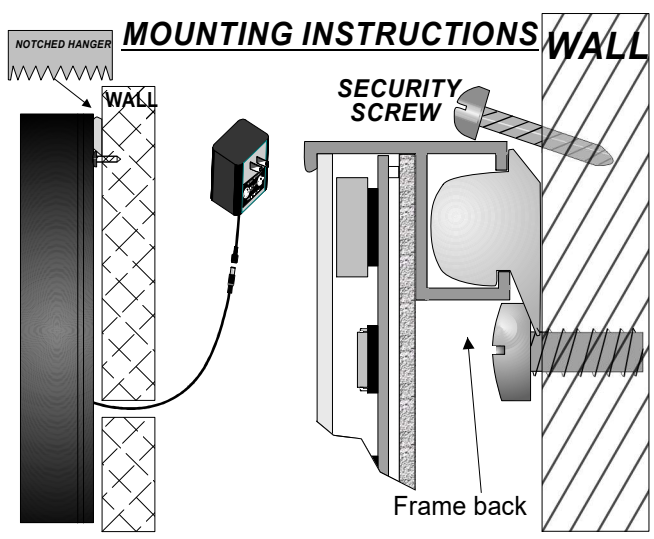

## SPECIFICATIONS

- TYPE: ----- DIGITAL
- DISPLAY: ----- 10-DIGIT, 7 SEGMENT RED SUPER BRIGHT LED
- CHARACTER HEIGHT: ----- 4" (101.6mm) DAYS / HR / MIN / SEC
- VISIBILITY: ----- 250 Ft. (76.2 METERS)
- POWER REQUIREMENTS: - 100-240V 50~60Hz (**12vdc Switching transformer**).
- FRAME: ----- ALUMINUM (BLACK ANODIZED FINISH)
- DIMENSIONS: ----- 8.25" x 30.25" x 1.5" (*approximate dimensions*)
- WEIGHT: ----- 10 lbs.
- OPERATING TEMP.: ----- -17° TO 190° F
- HUMIDITY: ----- 0% TO 95% NON-CONDENSING
- FUNCTION: ----- 10-DIG DAY, 2-DIG HR / MIN / SEC, INFRARED  
 REMOTE CONTROL FOR RUN / HOLD / RESET AND SET TIME